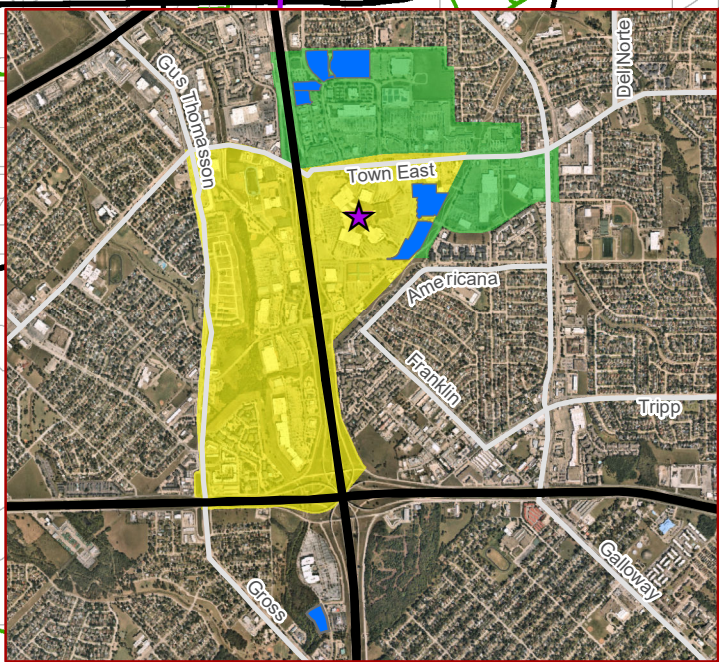

Mesquite, TX Retail

Legend

- ☆ Town East Mall
- Future SH 190
- Future Loop 9
- Railroads
- Highways
- Major Roads
- Desired Hotel Sites
- Airports
- City Limits
- Major Reservoirs
- TIRZ Name
- Towne Centre #2
- Towne Centre #2 Market East Area Expansion