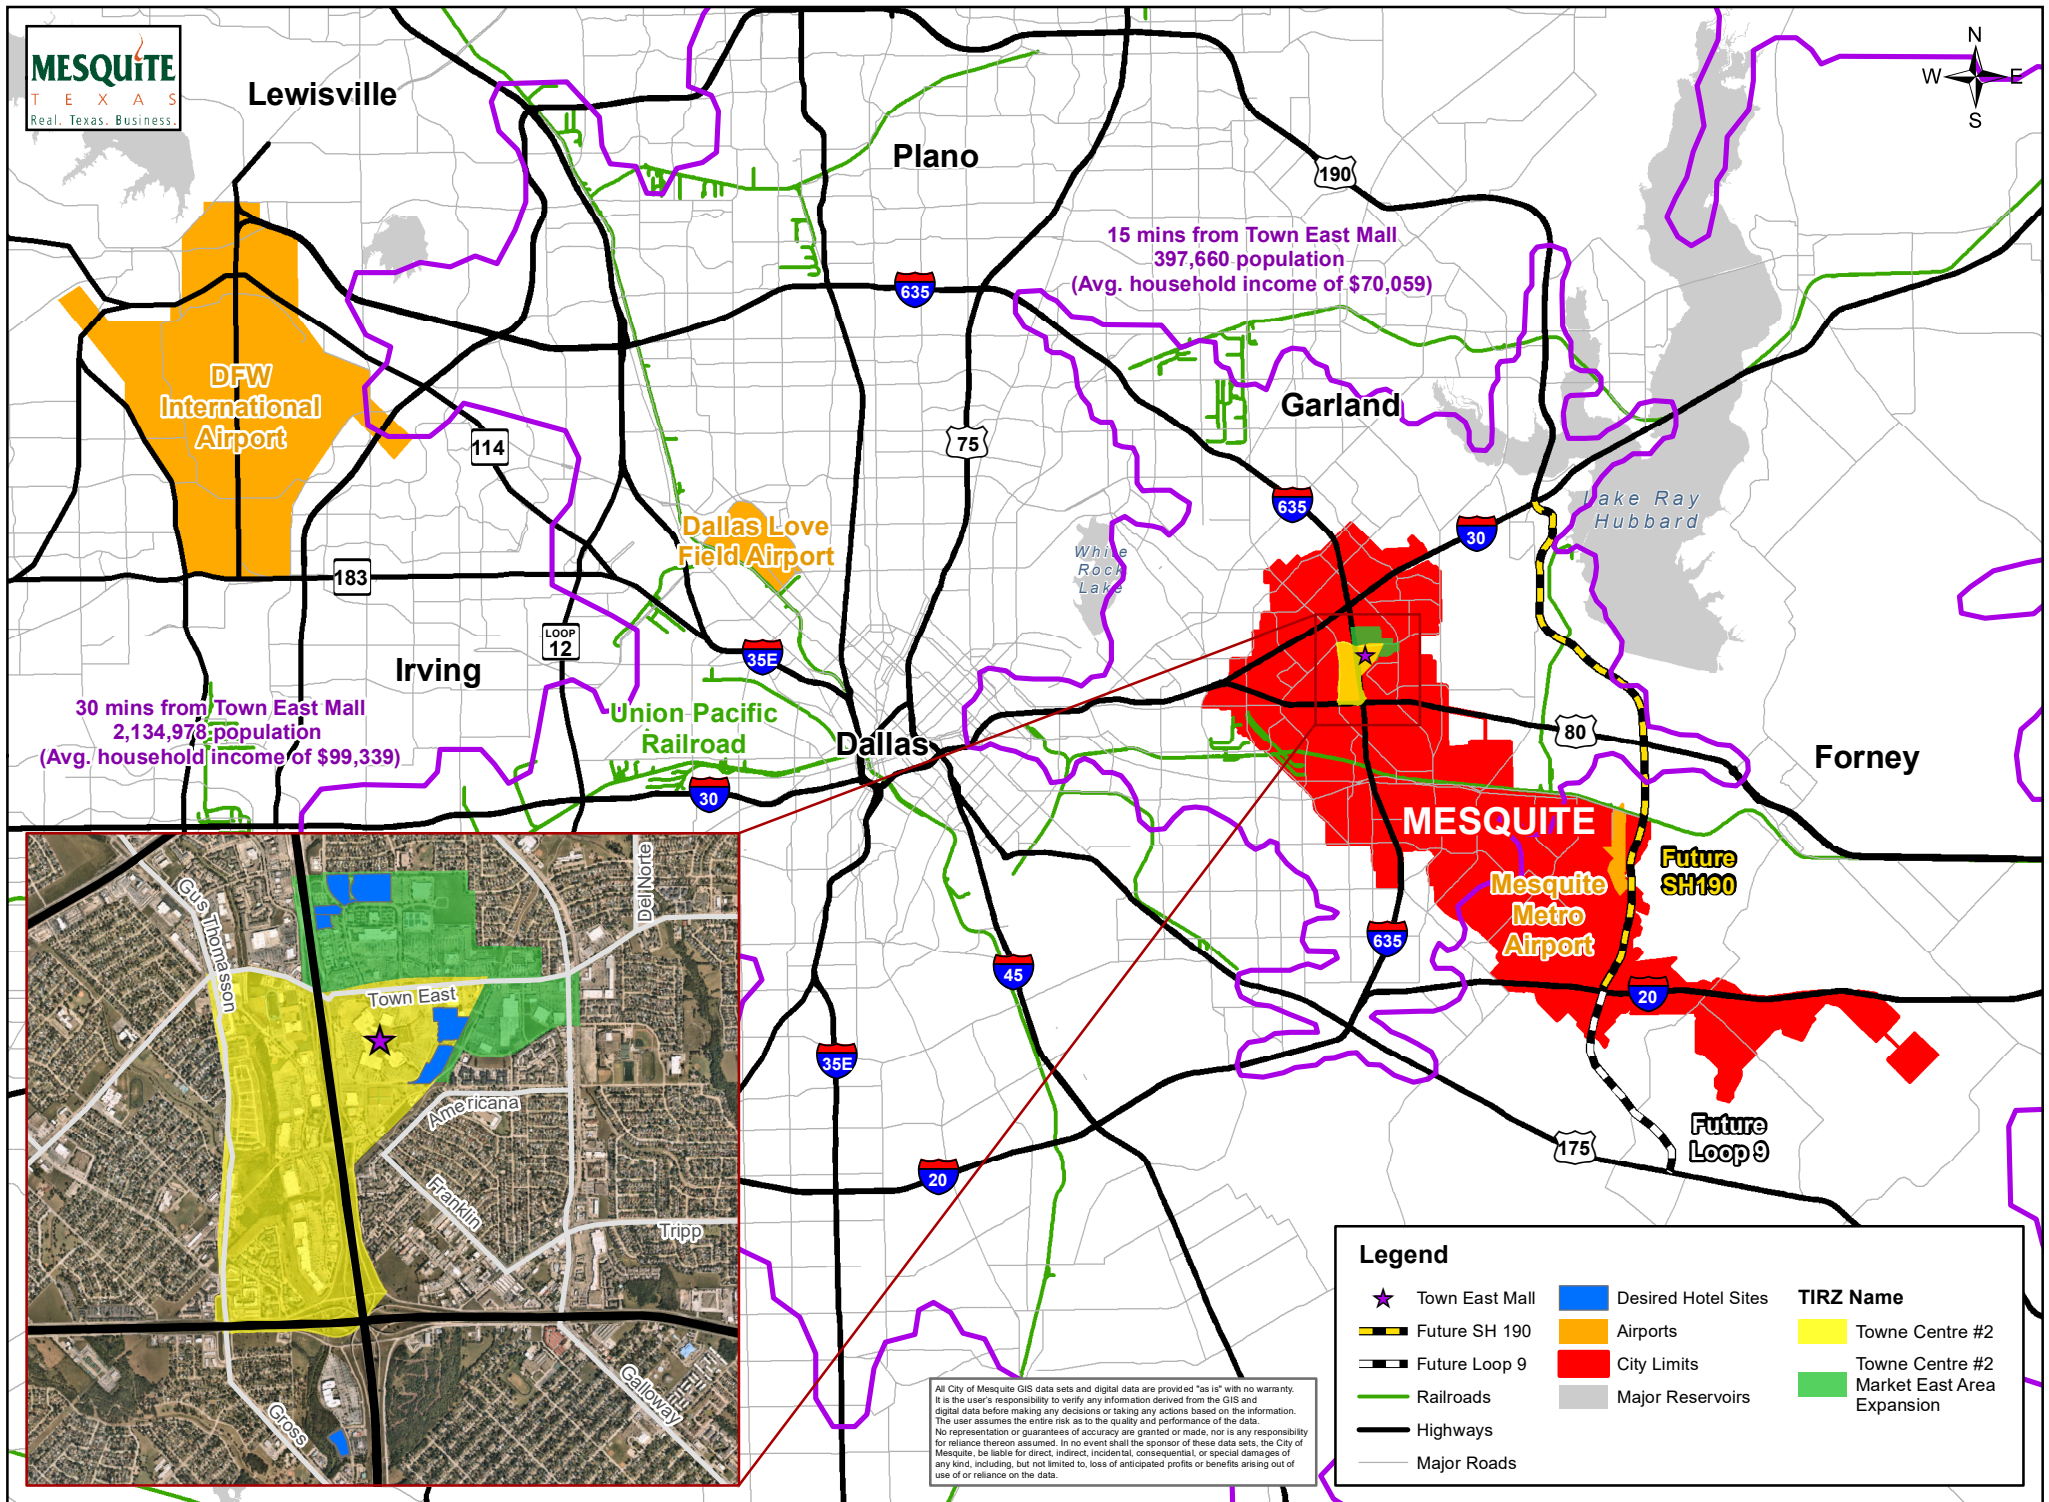

Mesquite, TX Retail

Legend

- ☆ Town East Mall
- Future SH 190
- Future Loop 9
- Railroads
- Highways
- Major Roads
- Desired Hotel Sites
- Airports
- City Limits
- Major Reservoirs
- TIRZ Name
- Towne Centre #2
- Towne Centre #2 Market East Area Expansion