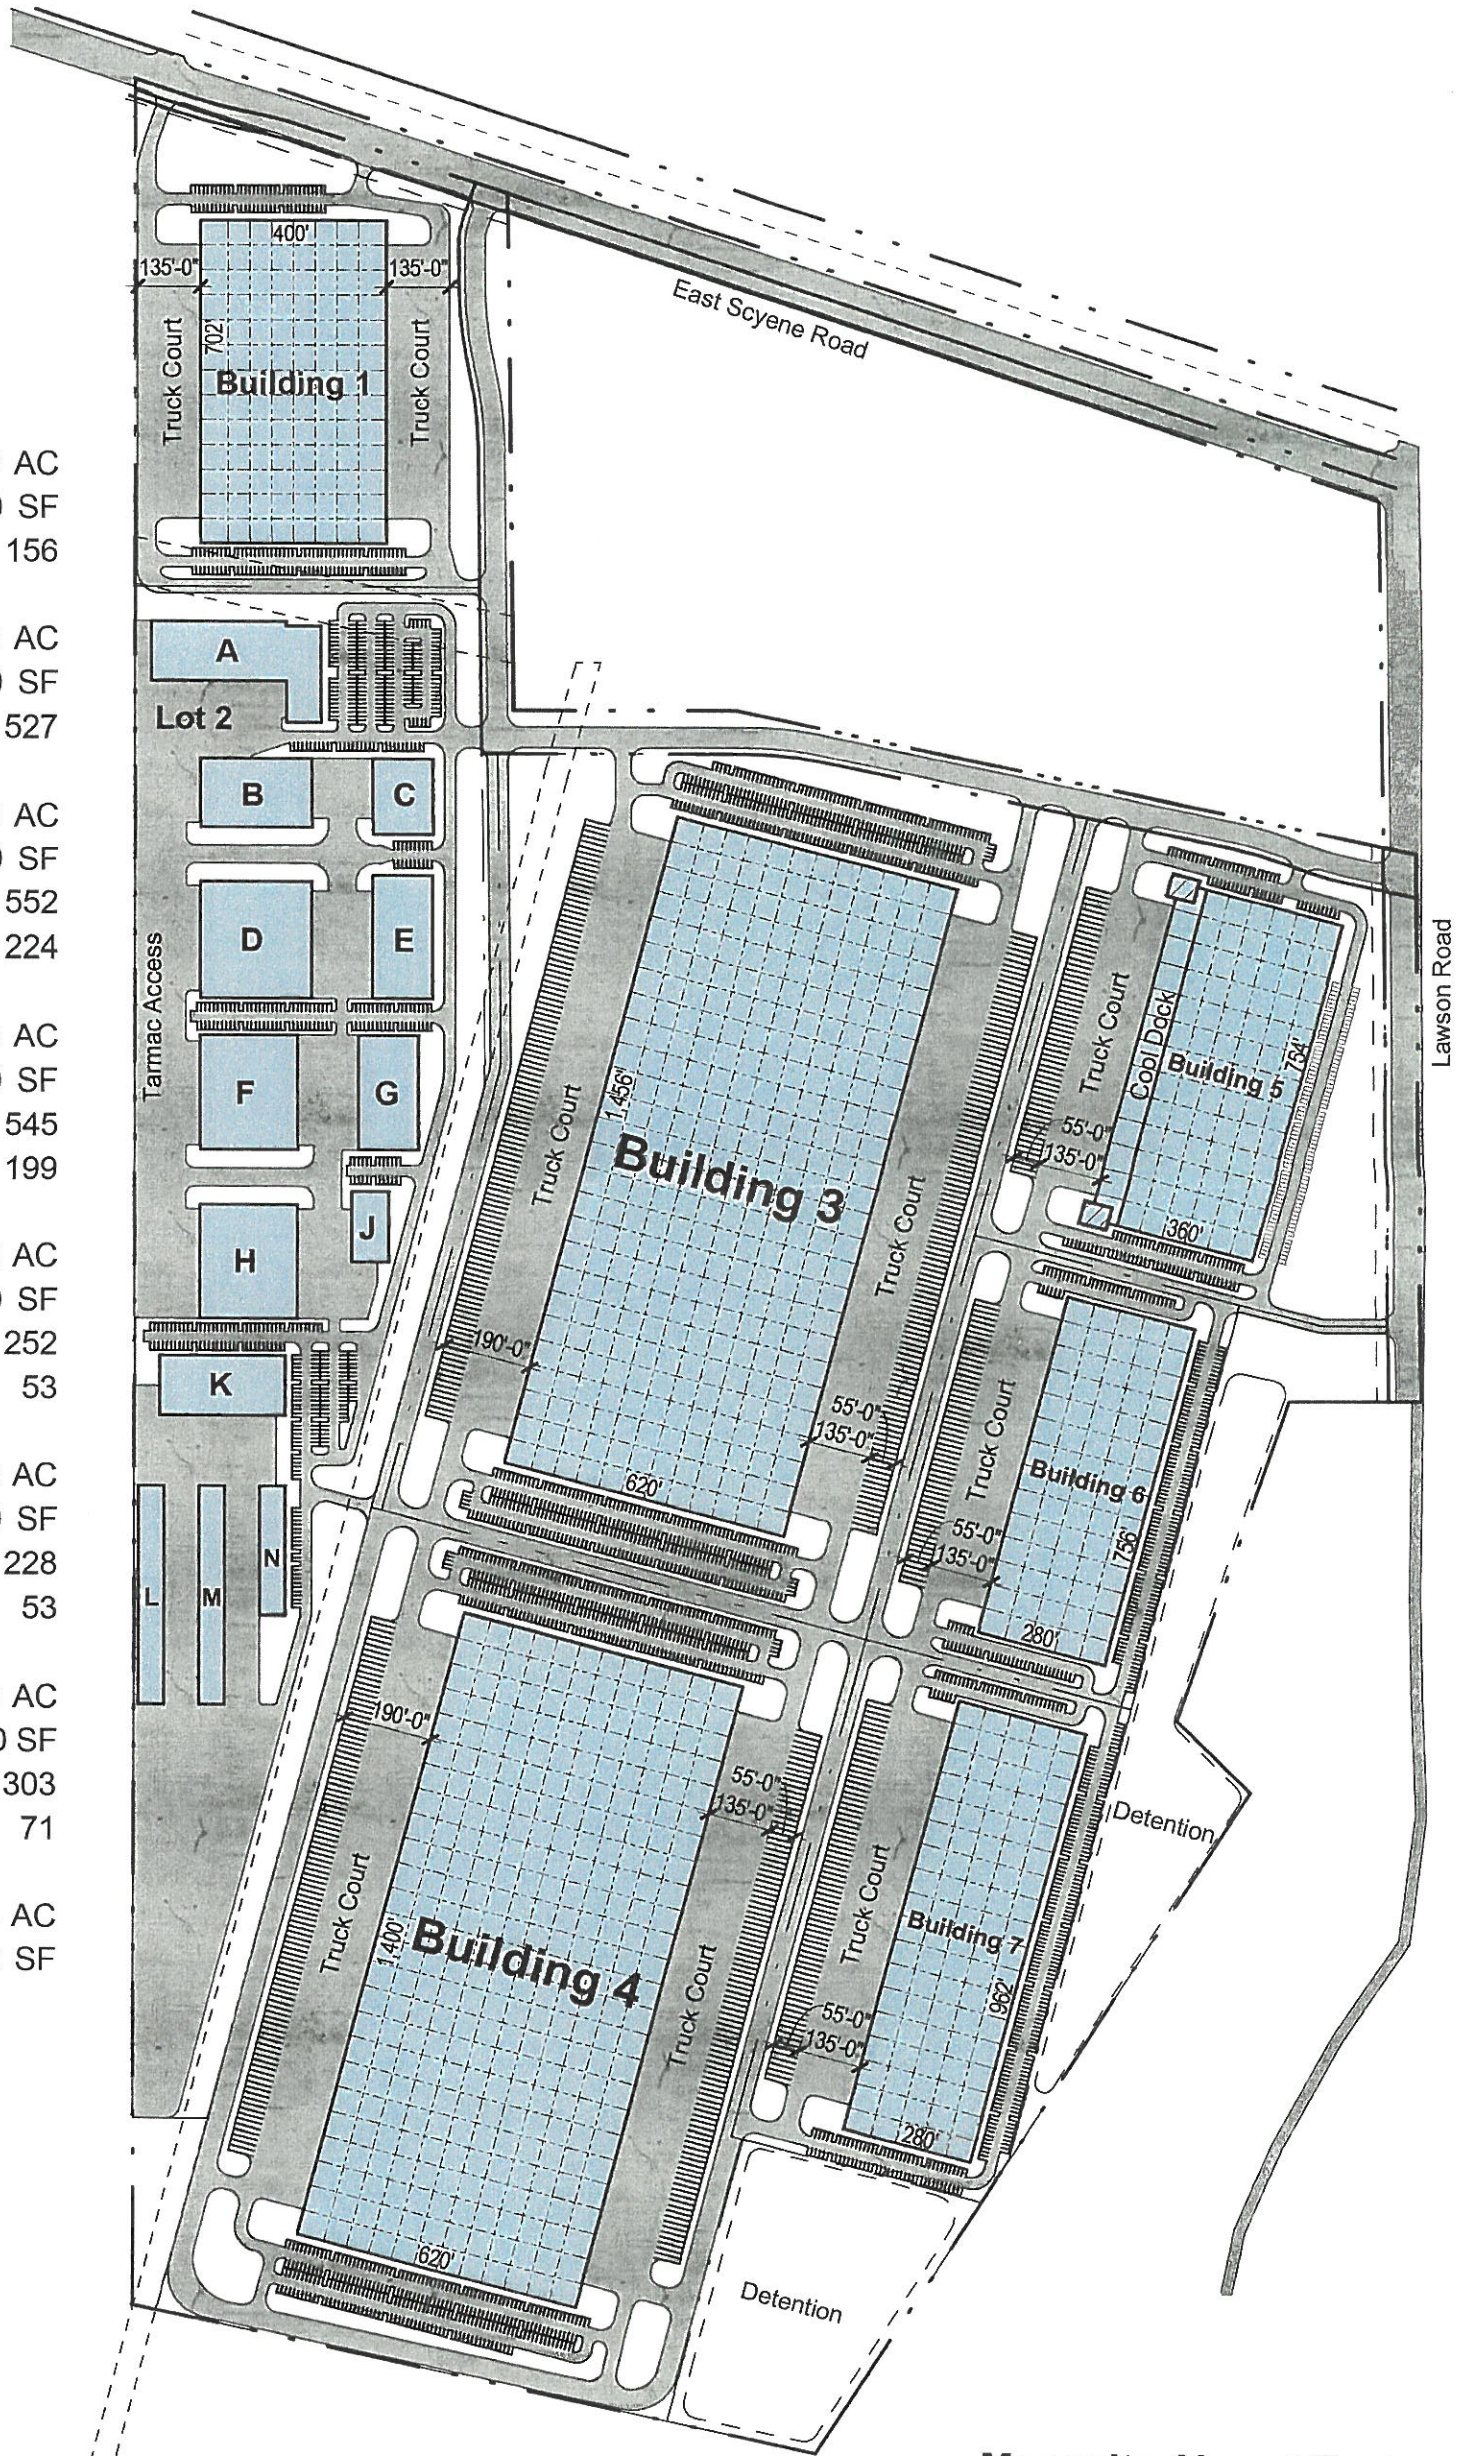

Building 1 Site	15.88 AC
Building Area	280,800 SF
Car Parking	156
Lot 2	42.09 AC
Building Area	458,130 SF
Car Parking	527
Building 3 Site	45.96 AC
Building Area	902,720 SF
Car Parking	552
Trailer Parking	224
Building 4 Site	45.28 AC
Building Area	868,000 SF
Car Parking	545
Trailer Parking	199
Building 5 Site	16.92 AC
Building Area	274,640 SF
Car Parking	252
Trailer Parking	53
Building 6 Site	12.22 AC
Building Area	211,680 SF
Car Parking	228
Trailer Parking	53
Building 7 Site	14.96 AC
Building Area	269,360 SF
Car Parking	303
Trailer Parking	71
Total Site Area	216.84 AC
Total Building Area	3,265,330 SF

NORTH

Graphic Scale: 1 inch = 400 feet